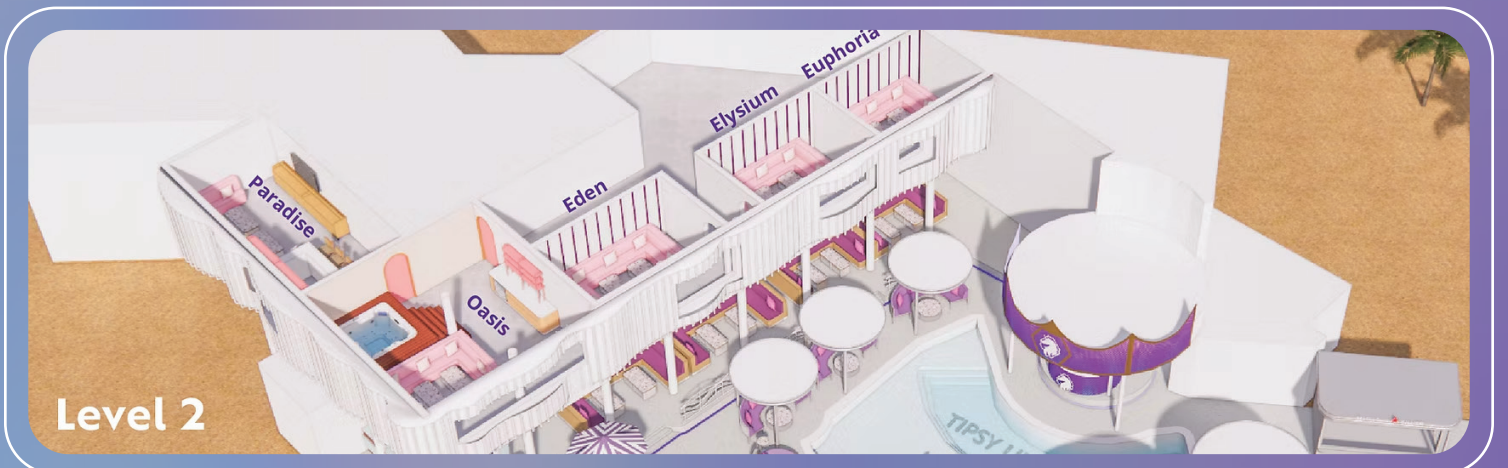

Level 2

Off Peak: Weekday All Day, Weekend Before 4pm | Peak: Weekend After 4pm

*Bookings are limited up to 4-hour sessions. Extensions are subject to availability and chargeable by hour.

All prices are subject to prevailing GST and service charge.