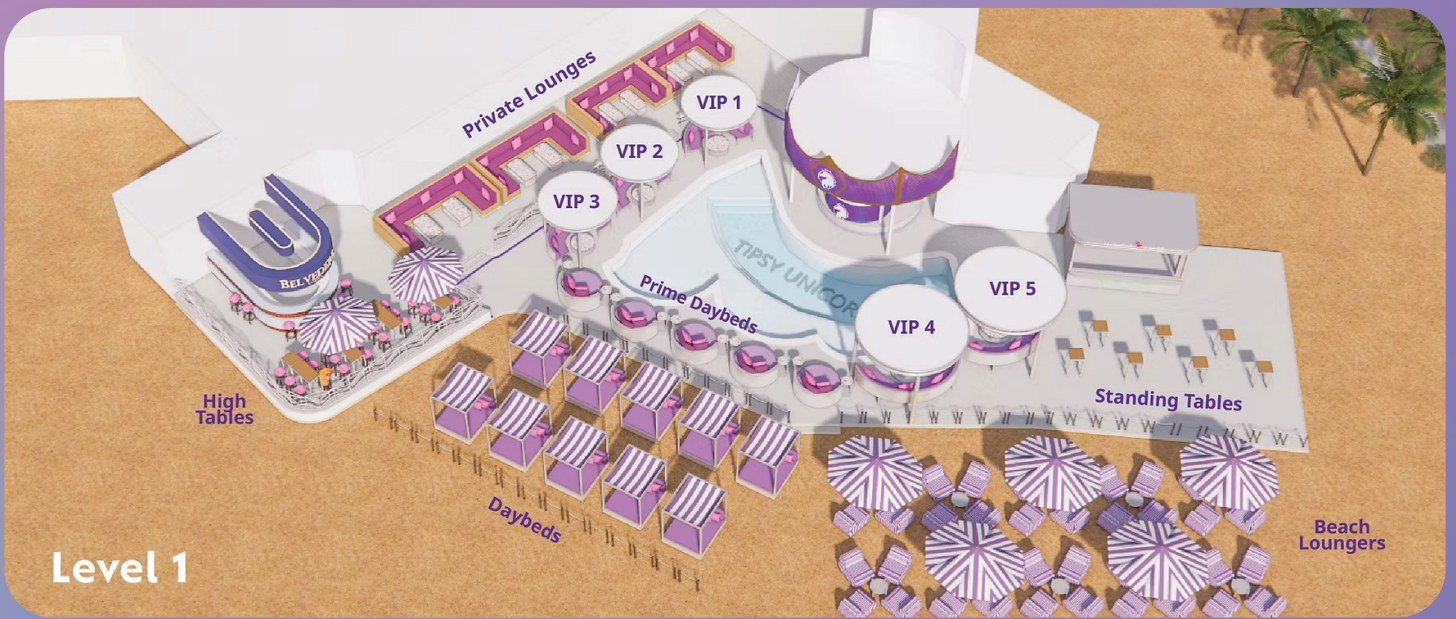

BEACHSIDE OASIS

LEVEL 1

Daybed

Max 6 guests

Off Peak: \$100
Peak: \$400

Prime Daybed

Max 6 guests

Off Peak: \$200
Peak: \$600

VIP Cabana 1/2/3/4

Max 15 guests

Off Peak: \$400
Peak: \$2000

Level 1

VIP Cabana 5

Max 20 guests

Off Peak: \$500
Peak: \$3000

VIP Private Lounge

PRIVATE SUITES

LEVEL 2

VIP Eden/Elysium/Euphoria Suite

Max 30 guests

Offers a bird's eye view of the pool and the sea horizon.

Off Peak: \$1000

Peak: \$1500

VIP Oasis Suite

Max 30 guests

Featuring a jacuzzi overlooking the beach and pool.

Off Peak: \$1500

Peak: \$2000

VIP Paradise Suite

Max 20 guests

Featuring a dedicated bar, karaoke and sea views. Perfect for entertaining!

Off Peak: \$1500